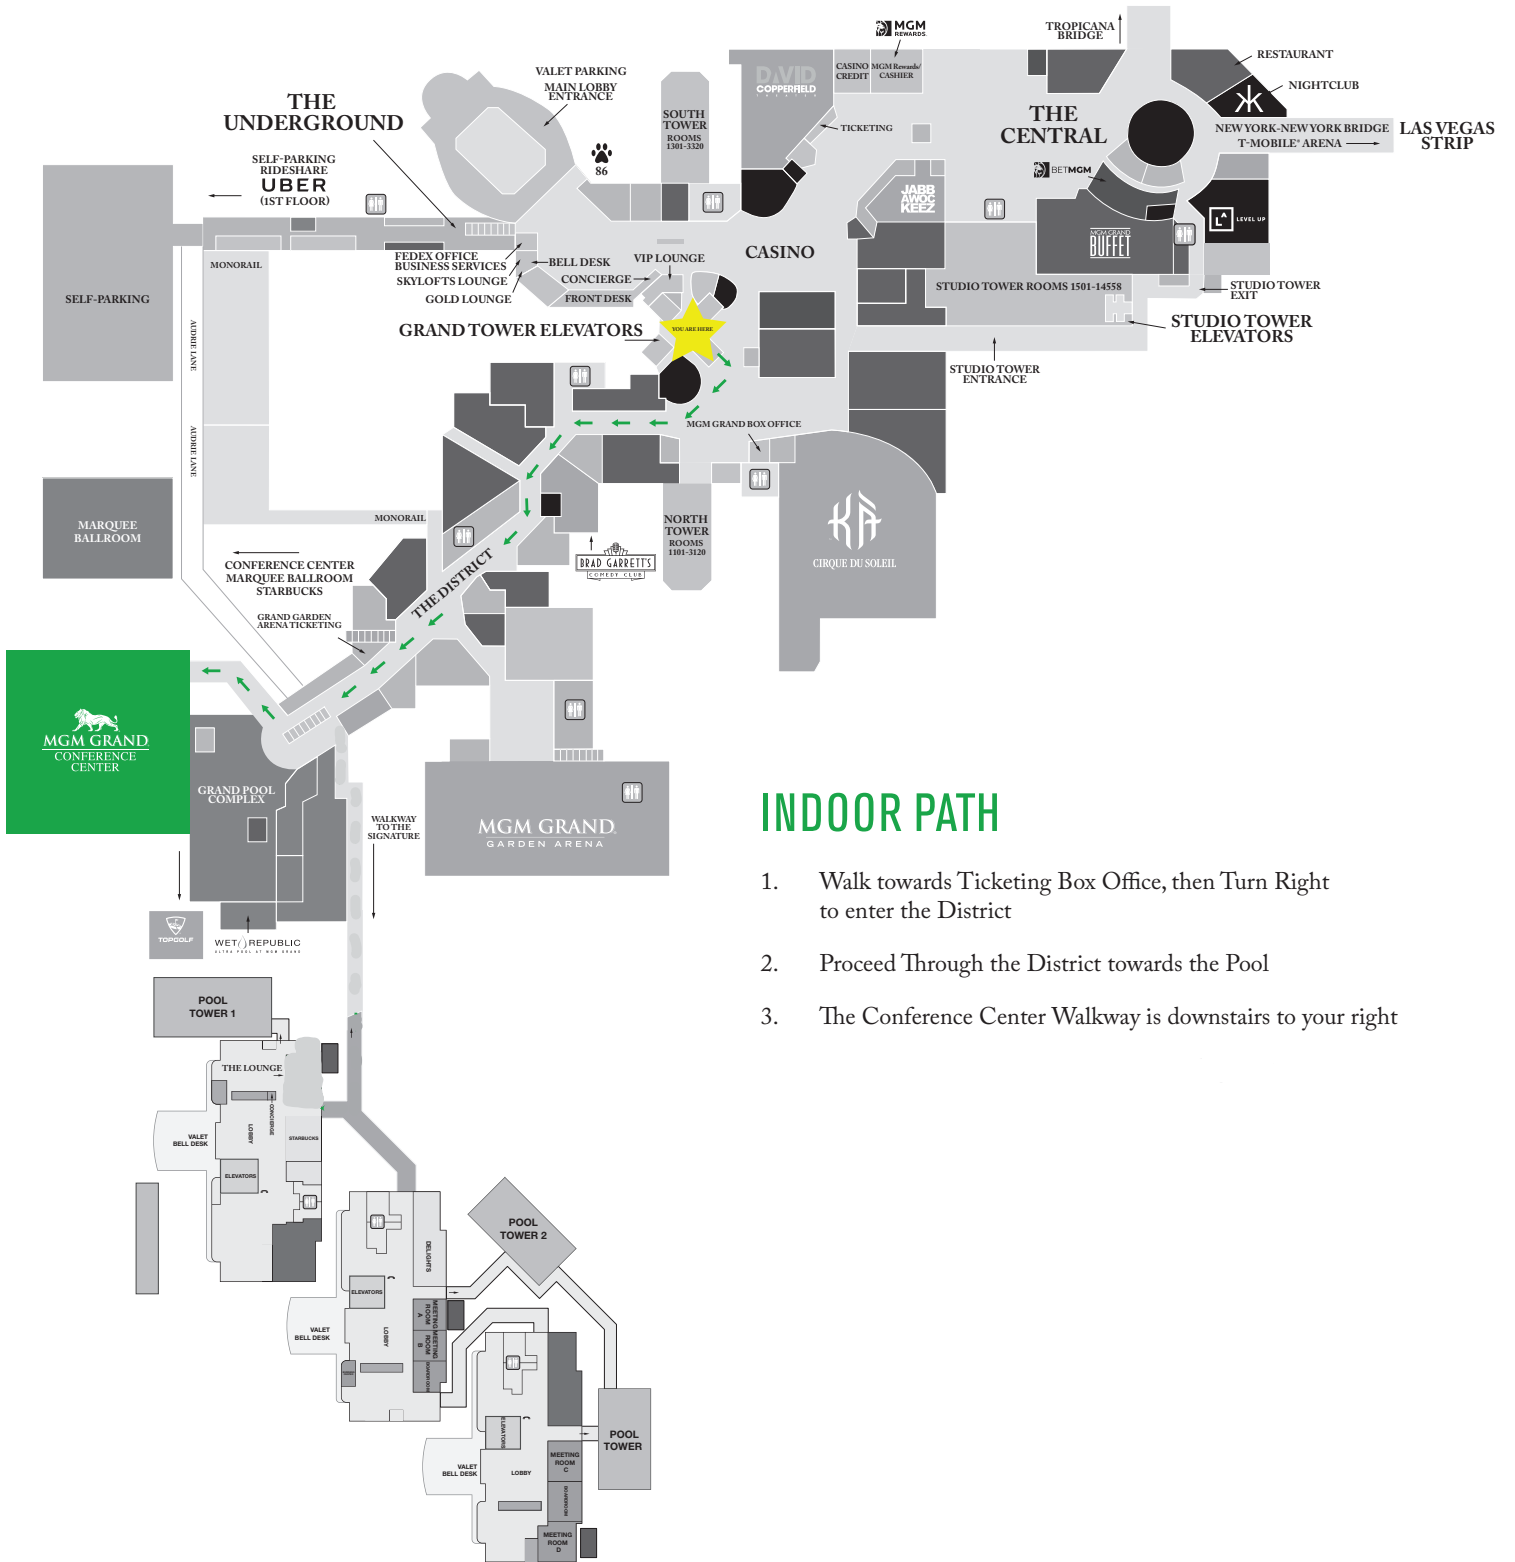

WALKING DIRECTIONS

From Grand Tower to Conference Center

INDOOR PATH

1. Walk towards Ticketing Box Office, then Turn Right to enter the District
2. Proceed Through the District towards the Pool
3. The Conference Center Walkway is downstairs to your right